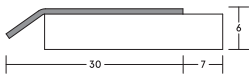

PERIMETER SEALS

▲ LAS7030 si